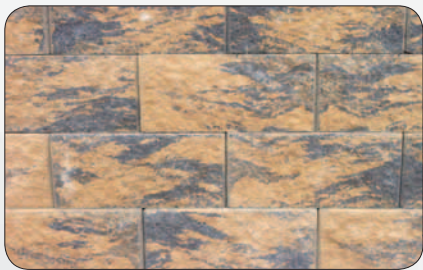

TrueTumbled Wall Blended

Brandy

Chestnut

Desert

Hazlenut

Nutmeg

Willow

Disclaimer: Photos of our stones portrayed in this guide are approximate representations. Exact colors and appearances may vary as our products are made from 100% natural aggregates. We recommend you make your selection from actual product samples available from your local LibertyStone™ dealer.

MT. ARLINGTON, NJ
Brandy

Standard Wall Blended

Brandy

Chestnut

Desert

Hazlenut

Nutmeg

Willow

Standard Wall Solid

Clay

Midnight

Buckskin

Mist Gray

TrueTumbled Paver Blended

Brandy

Chestnut

CLARK, NJ
Willow

COLORS

Standard Paver Blended

Brandy

Chestnut

Desert

Hazlenut

Nutmeg